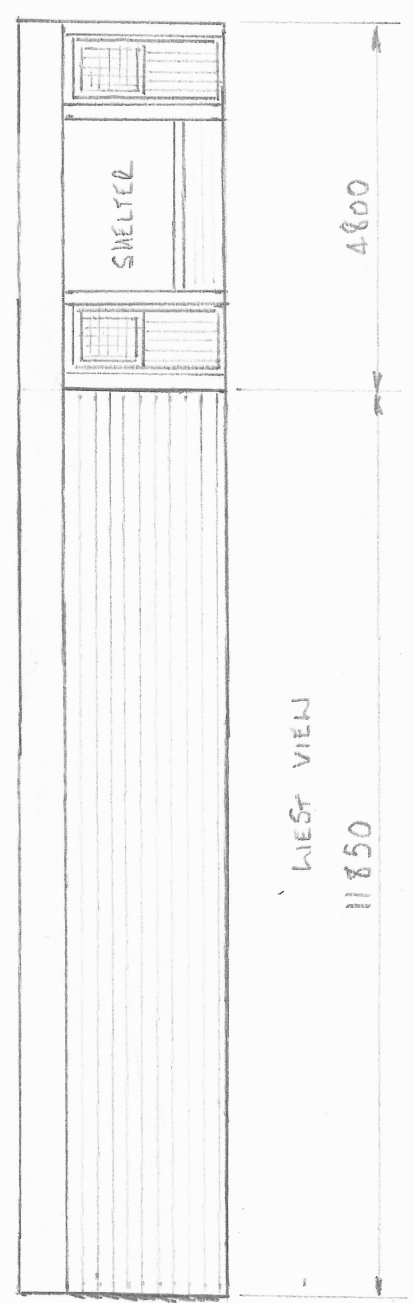

CAR PARK

ALL DIMENSIONS IN MM

SCALE 1:100

CORSA LODGE
URTON LANE
SOUTHAMPTON

EXISTING BUILDING

FIELD 2

FIELD 1

ERECTION OF DAY KENNELS / STORE + W.C.

EXISTING BLDG

NORTH VIEW

WEST VIEW

11850