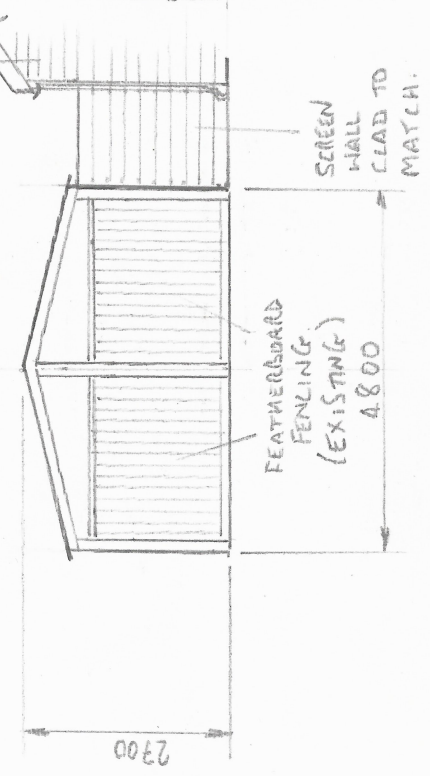

CAR PARK

ALL DIMENSIONS IN MM

SCALE 1:100

CORSA LODGE
URTON LANE
SOUTHAMPTON

EXISTING BUILDING

FIELD 2

FIELD 1

ERECTION OF DAY KENNELS / STORE + W.C.

EXISTING BLDG

NORTH VIEW

WEST VIEW

11850