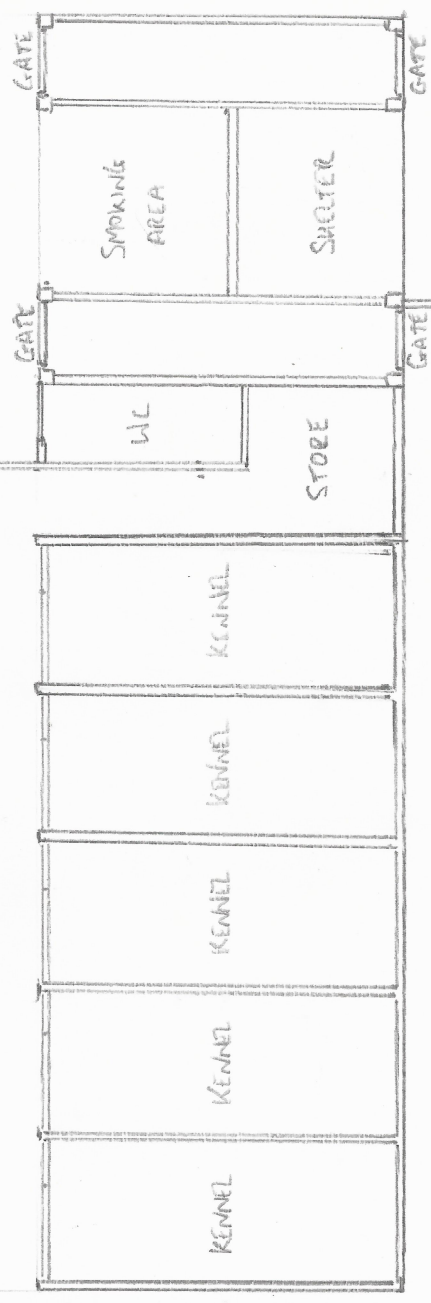

CAR PARK

ALL DIMENSIONS IN MM

SCALE 1:100

CORSA LODGE
URTON LANE
SOUTHAMPTON

EXISTING BUILDING

FIELD 2

FIELD 1

ERECTION OF DAY KENNELS / STORE + W.C.

EXISTING BLDG

NORTH VIEW

WEST VIEW

11850